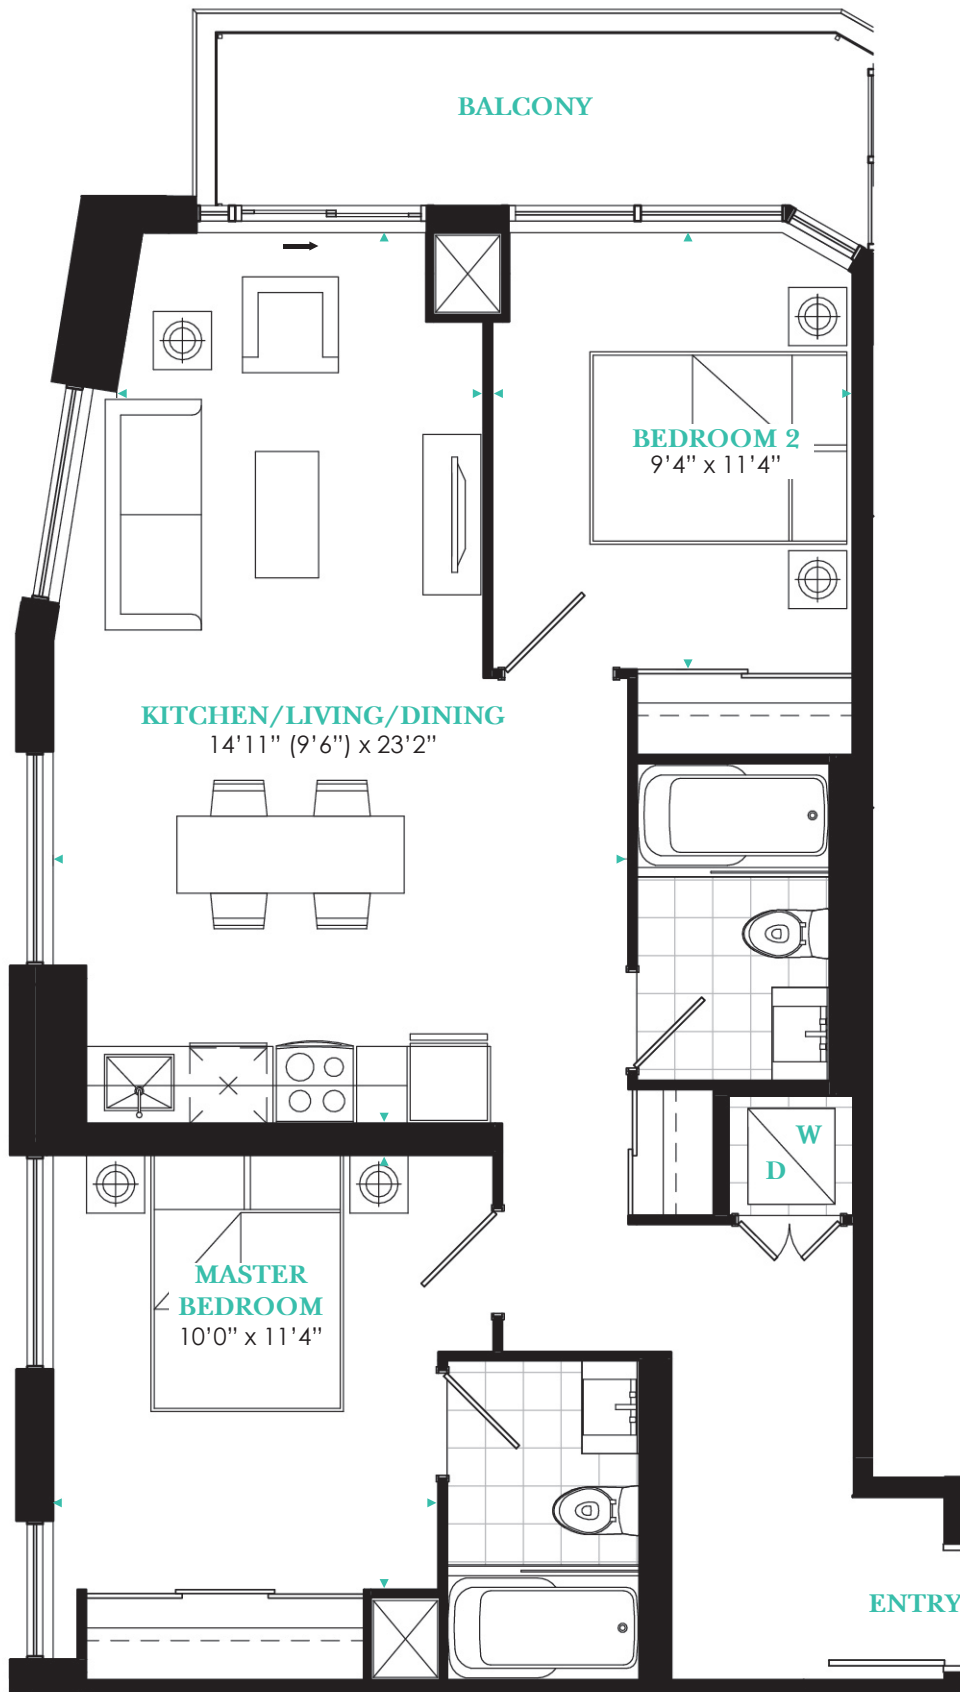

# SUITE 1407

2 BEDROOM

Suite Area: **866** SQ.FT.

Balcony Area: **73** SQ.FT.

Total Area: **939** SQ.FT.

All areas and stated room dimensions are approximate. Sizes and specifications are subject to change without notice. Actual living area and balcony/terraces may vary from floor stated areas. E. & O.E.